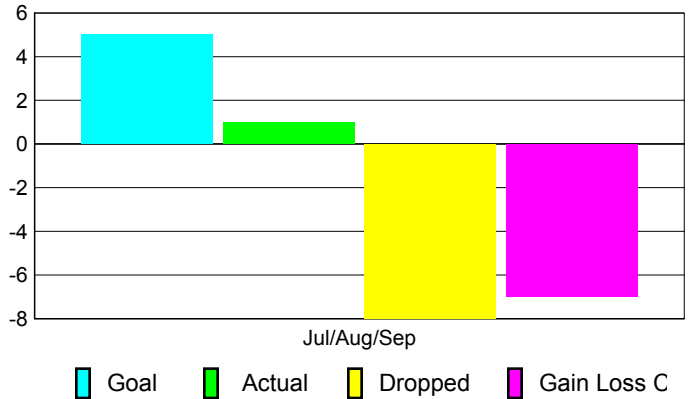

Membership Results 2010-2011

Goal, New, Dropped, Gain/Loss