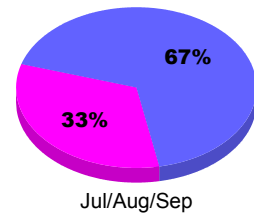

Membership Results
2010-2011

Membership
2009-2010

Month	Net Memb Goal	Actual New Memb	Actual Dropped Memb	Gain/Loss of Memb	Gain/Loss of Memb
Jul/Aug/Sep	24	50	-39	11	15
Totals	24	50	-39	11	15

Membership Results 2010-2011

Goal, New, Dropped, Gain/Loss

Comparison of Membership Gain/Loss

Current Year Compared to the Previous Year

Gender Comparison 2010-2011

■ Male ■ Female