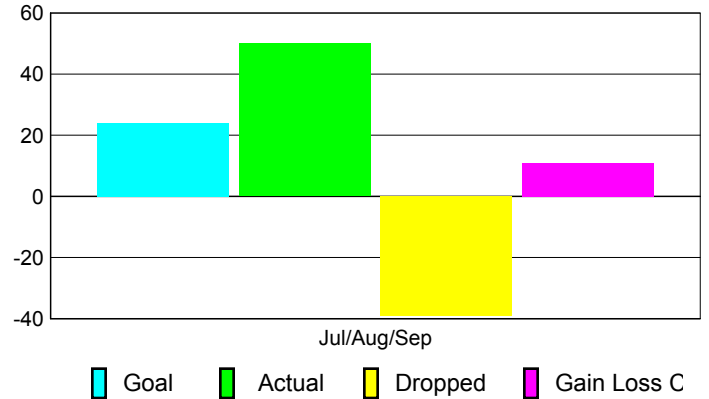

Membership Results 2010-2011

Goal, New, Dropped, Gain/Loss